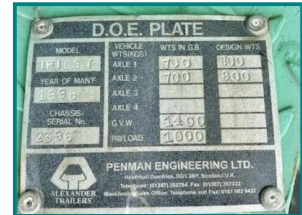

J SHARPLES

PLANT, MACHINERY, VEHICLE SALES AND MORE...

DIRECT BAE TOP QUALITY H-DUTY WORKS TROLLEY TRAILER

£1,250.00

DIRECT BAE SYSTEMS 8ft x 4ft WORKS TROLLEY.

1500kg CAPACITY

2.5 TON.

H-DUTY CHEQUER PLATE STEEL BED. 16 INCH RUBBER WHEELS.

TURN TABLE FRONT STEERING AXLE.

XL TOW BAR FOR BULKY ITEMS.

PRICE IS PLUS VAT.

Product Details

Product Details	
Category/Type	M.O.D / B.A.E EQUIPMENT
Make	DIRECT BAE TOP QUALITY H-DUTY
Model	WORKS TROLLEY TRAILER
Year	-
Hours	-