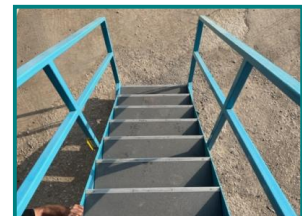

J SHARPLES

PLANT, MACHINERY, VEHICLE SALES AND MORE...

EX-BAE PORTABLE MOBILE STEEL STEPS / STAIRS ON WHEELS

£495.00

DIRECT FROM BRITISH AEROSPACE MOBILE PORTABLE STEEL STAIRCASE / STEPS.
..... From the floor to the top step 1850 mil high. Overall width 900 mil wide. Approx 2.3mtrs front to back.

PLEASE GET IN TOUCH FOR MORE INFORMATION.
PRICE IS PLUS VAT.

Product Details

Category/Type	M.O.D / B.A.E EQUIPMENT
Make	EX-BAE PORTABLE MOBILE STEEL
Model	STEPS / STAIRS ON WHEELS.
Year	-
Hours	-

Bannastres Bank Farm, Nook Lane, Bamber Bridge, Preston, Lancashire, PR5 6BD