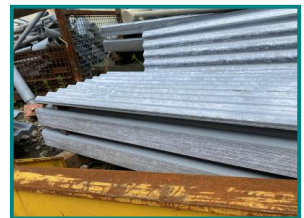

## GALVANISED CORRUGATED ROOF SHEETS 6FT X 2FT

**£11.95**

1 NO UNUSED GALVANISED CORRUGATED ROOFING SHEET 6FT LONG X 2FT WIDE COVER

LARGE QUANTITY AVAILABLE

### Product Details

<b>Category/Type</b>	<b>ROOFING SHEETS</b>
<b>Make</b>	<b>GALVANISED CORRUGATED ROOF SHEETS</b>
<b>Model</b>	<b>6FT X 2FT</b>
<b>Year</b>	-
<b>Hours</b>	-

Bannastres Bank Farm, Nook Lane, Bamber Bridge, Preston, Lancashire, PR5 6BD