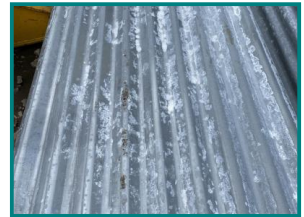

## GALVANISED CORRUGATED ROOF SHEETS 6FT X 2FT

**£11.95**

1 NO UNUSED GALVANISED CORRUGATED ROOFING SHEET 6FT LONG X 2FT WIDE COVER

LARGE QUANTITY AVAILABLE

### Product Details

<b>Category/Type</b>	<b>ROOFING SHEETS</b>
<b>Make</b>	<b>GALVANISED CORRUGATED ROOF SHEETS</b>
<b>Model</b>	<b>6FT X 2FT</b>
<b>Year</b>	-
<b>Hours</b>	-

Bannastres Bank Farm, Nook Lane, Bamber Bridge, Preston, Lancashire, PR5 6BD