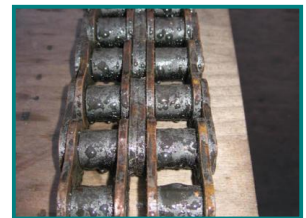

J SHARPLES

PLANT, MACHINERY, VEHICLE SALES AND MORE...

RENOLDS DOUBLE CHAIN VERY HEAVY DUTY

£2,950.00

APPROX OVERALL WIDTH WHEN DOUBLE / AS IS .. 3 IN PIN TO PIN APPROX 1.1/2 INCHWIDTH OF EACH HOLE IN MIDDLE 3/4 INCH WIDE

Product Details

Category/Type	M.O.D / B.A.E EQUIPMENT
Make	RENOLDS DOUBLE CHAIN
Model	VERY HEAVY DUTY
Year	-
Hours	-

Bannastres Bank Farm, Nook Lane, Bamber Bridge, Preston, Lancashire, PR5 6BD

Tel: 01772 628644 Mob: 07860559578