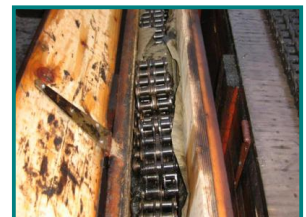

J SHARPLES

PLANT, MACHINERY, VEHICLE SALES AND MORE...

RENOLDS DOUBLE CHAIN VERY HEAVY DUTY

£2,950.00

APPROX OVERALL WIDTH WHEN DOUBLE / AS IS .. 3 IN PIN TO PIN APPROX 1.1/2 INCHWIDTH OF EACH HOLE IN MIDDLE 3/4 INCH WIDE

Product Details

Category/Type	M.O.D / B.A.E EQUIPMENT
Make	RENOLDS DOUBLE CHAIN
Model	VERY HEAVY DUTY
Year	-
Hours	-

Bannastres Bank Farm, Nook Lane, Bamber Bridge, Preston, Lancashire, PR5 6BD

Tel: 01772 628644 Mob: 07860559578