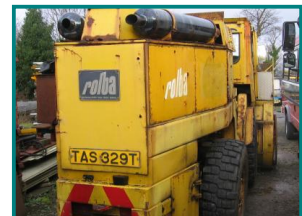

J SHARPLES

PLANT, MACHINERY, VEHICLE SALES AND MORE...

ROLBA 1200 SNOW BLOWER LOW HOURS

£12,950.00

ROLBA 1200 SNOW BLOWER

DIRECT GOVERNMENT COUNCIL / HIGHWAYS RESERVE STOCK.

FOUR WHEEL DRIVE V10 262HP AIR COOLED DEUTZ DIESEL ENGINE.

ULW 9.400 TON. APPROX 5.4 MTRS X 2.5MTRS X 3MTRS HIGH

Product Details

| | |
|----------------------|---|
| Category/Type | Gritting / Snow Clearing Equipment |
| Make | ROLBA 1200 SNOW BLOWER |
| Model | LOW HOURS |
| Year | - |
| Hours | - |