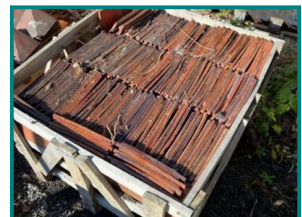

J SHARPLES

PLANT, MACHINERY, VEHICLE SALES AND MORE...

Used Reclaimed Genuine Rosemary Tiles

£0.75

Used good condition reclaimed Rosemary Tiles.

Approx 2,000 currently available.

@ 75p each.

Possible deal on large quantity or complete parcel purchase.

All prices plus VAT.

Product Details

Product Details	
Category/Type	Reclamation
Make	Used Reclaimed Genuine
Model	Rosemary Tiles
Year	-
Hours	-

Bannastres Bank Farm, Nook Lane, Bamber Bridge, Preston, Lancashire, PR5 6BD